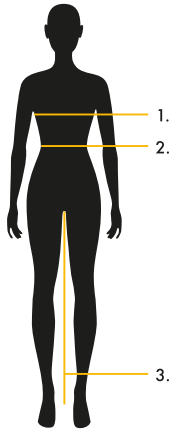

## LADIES SIZING GUIDE

- BUST**  
Measure around the fullest part.
- WAIST**  
Measure around the natural waistline.
- LEG LENGTH**  
Measure from the top of the inside leg to the required length.

## MENS SIZING GUIDE

- COLLAR**  
Measure around the base of neck and make sure the tape fits comfortably.
- CHEST**  
Measure the fullest part of the chest normally under the arms.
- WAIST**  
Measure around the natural waistline.
- LEG LENGTH**  
Measure from the top of the inside leg to the required length.

### T-SHIRTS, POLOSHIRTS, SWEATSHIRTS, FLEECE, SOFTSHELL & JACKETS

| SIZE   | XS/6   | XS/8   | S/10   | M/12   | L/14   | XL/16  | 2XL/18 | 3XL/20 | 4XL/22 |
|--------|--------|--------|--------|--------|--------|--------|--------|--------|--------|
| TO FIT | 28-30" | 30-32" | 32-34" | 34-36" | 36-38" | 38-40" | 40-42" | 42-44" | 44-46" |

### TUNICS

| SIZE   | XS     | S      | M      | L      | XL     | 2XL    | 3XL    |
|--------|--------|--------|--------|--------|--------|--------|--------|
| TO FIT | 34-36" | 38-40" | 42-44" | 46-48" | 50-52" | 54-56" | 58-60" |