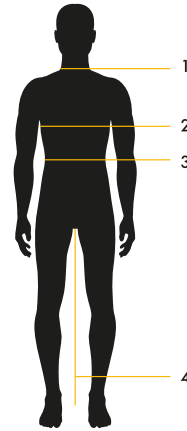

## LADIES SIZING GUIDE

- BUST**  
Measure around the fullest part.
- WAIST**  
Measure around the natural waistline.
- LEG LENGTH**  
Measure from the top of the inside leg to the required length.

## MENS SIZING GUIDE

- COLLAR**  
Measure around the base of neck and make sure the tape fits comfortably.
- CHEST**  
Measure the fullest part of the chest normally under the arms.
- WAIST**  
Measure around the natural waistline.
- LEG LENGTH**  
Measure from the top of the inside leg to the required length.

### T-SHIRTS, POLOSHIRTS, SWEATSHIRTS, FLEECE, SOFTSHELL & JACKETS

| SIZE   | XS/6   | XS/8   | S/10   | M/12   | L/14   | XL/16  | 2XL/18 | 3XL/20 | 4XL/22 |
|--------|--------|--------|--------|--------|--------|--------|--------|--------|--------|
| TO FIT | 28-30" | 30-32" | 32-34" | 34-36" | 36-38" | 38-40" | 40-42" | 42-44" | 44-46" |

### TUNICS

| SIZE   | XS     | S      | M      | L      | XL     | 2XL    | 3XL    |
|--------|--------|--------|--------|--------|--------|--------|--------|
| TO FIT | 34-36" | 38-40" | 42-44" | 46-48" | 50-52" | 54-56" | 58-60" |